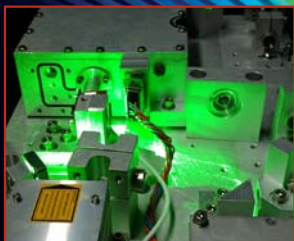

RP Support Limited

Visit us at
TCT 2010
Stand: M16

RP Support offers a seamless level of support to all users of Stereolithography equipment including:

- Laser head refurbishment
- Service and repair
- Upgrades
- Parts and materials
- Maintenance contracts

As a DSM Somos® materials' distributor, we can supply the full SL range and also offer upgrades to new materials for improved performance, including the Somos®NeXt material, most recently installed at Amtech Rapid Prototyping.